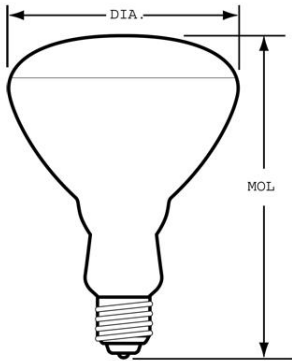

GE
Lighting

20996 - 65R30/PL-1 6PK

GE plant light 65 watt R30 1-pack

- GE's specialty bulbs offer innovative solutions for a variety of lighting needs.
- The GE Plant Light bulb is tinted blue to highlight the natural beauty and color of your plants -- so they appear healthier and greener.
- Estimated yearly energy costs \$7.83 based on 3 hours per day \$0.11 per kWh
- Lasts 1.8 years based on 3 hours per day usage
- The GE plant light bulb is tinted blue to highlight the natural beauty and color of your plants so they appear healthier and greener. For use in track and recessed fixtures
- R30 shape with medium base that makes plants look healthier and greener

Energy Savings

GENERAL CHARACTERISTICS

Lamp Type	Incandescent - Reflector
Bulb	BR30
Base	Medium Screw (E26)
Filament	CC-6
Rated Life (NOM)	2000.0 h
Bulb Material	Soft glass
Primary Application	Plant47;Standard;Indoor Floodlight

ELECTRICAL CHARACTERISTICS

Wattage (NOM)	65.0
Voltage (NOM)	120.0

DIMENSIONS

Maximum Overall Length (MOL) (NOM)	5.370 in(136.4 mm)
Bulb Diameter (DIA) (NOM)	3.750 in(95.2 mm)

PRODUCT INFORMATION

Product Code	20996
Description	65R30/PL-1 6PK
Standard Package	BUNDLE
Standard Package GTIN	00043168209960
Standard Package Quantity	30
Sales Unit	Unit
No Of Items Per Sales Unit	1
No Of Items Per Standard Package	30
UPC	043168906555