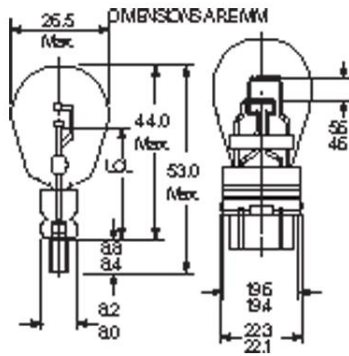

GE
Lighting

89244 - 3157NH/BP2

GE NIGHTHAWK™ S8 - Automotive

GENERAL CHARACTERISTICS

Lamp Type	Miniature - S Shape
Bulb	S8
Base	Plastic Wedge
Filament	C-6/C-6
Rated Life (NOM)	1550.0/5000.0 h
Atmosphere	Gas-filled
Primary Application	Turn Signal, Rear;Back up;Cornering;Parking;Sidemarker, Front;Sidemarker, Rear;Stop;Tail;Turn Signal, Front

PHOTOMETRIC CHARACTERISTICS

Initial Lumens (NOM)	404.0 /38.0
Nominal Initial Lumens per Watt (NOM)	14.96296 /4.75
Mean Spherical Candlepower (MSCP) (NOM)	32.0 /3.0

ELECTRICAL CHARACTERISTICS

Wattage (NOM)	27.0
Voltage (NOM)	12.8

DIMENSIONS

Maximum Overall Length (MOL) (NOM)	2.090 in(53.1 mm)
Bulb Diameter (DIA) (NOM)	1.000 in(25.4 mm)
Light Center Length (LCL) (NOM)	1.100 in(27.9 mm)

PRODUCT INFORMATION

Product Code	89244
Description	3157NH/BP2
ANSI Code	3157
Standard Package	Master
Standard Package GTIN	10043168892442
Standard Package Quantity	48
Sales Unit	Blister
No Of Items Per Sales Unit	2
No Of Items Per Standard Package	96
UPC	043168892445