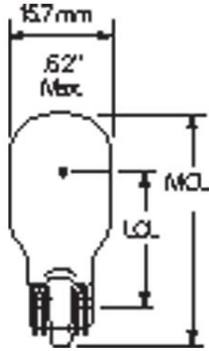

GE
Lighting

89238 - 921NH/BP2

GE NIGHTHAWK™ T5 - Automotive

GENERAL CHARACTERISTICS

Lamp Type	Miniature - T & TL Shape
Bulb	T5
Base	Wedge (W2.1x9.5d)
Filament	C-2R
Rated Life (NOM)	1400.0 h
Atmosphere	Gas-filled
Primary Application	Turn Signal, Rear; Back up; Cornering; Dome; High Mount Stop; Sidemarker, Rear; Step/ Courtesy; Stop; Trunk/ Cargo Area; Turn Signal, Front

PHOTOMETRIC CHARACTERISTICS

Initial Lumens (NOM)	297.0
Nominal Initial Lumens per Watt (NOM)	16.5
Mean Spherical Candlepower (MSCP) (NOM)	21.0

ELECTRICAL CHARACTERISTICS

Wattage (NOM)	18.0
Voltage (NOM)	12.8

DIMENSIONS

Maximum Overall Length (MOL) (NOM)	1.490 in(37.8 mm)
Bulb Diameter (DIA) (NOM)	0.625 in(15.9 mm)
Light Center Length (LCL) (NOM)	0.810 in(20.6 mm)

PRODUCT INFORMATION

Product Code	89238
Description	921NH/BP2
ANSI Code	921
Standard Package	Master
Standard Package GTIN	10043168892381
Standard Package Quantity	48
Sales Unit	Blister
No Of Items Per Sales Unit	2
No Of Items Per Standard Package	96
UPC	043168892384