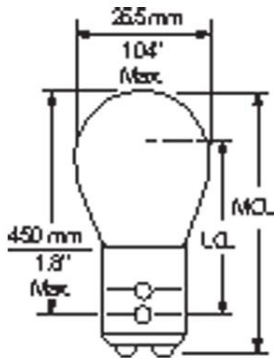

GE  
Lighting

**89236 - 1157NH/BP2**

GE NIGHTHAWK™ S8 - Automotive

**GENERAL CHARACTERISTICS**

Lamp Type	Miniature - S Shape
Bulb	S8
Base	Double Contact Index (BAY15d)
Filament	C-6/C-6
Rated Life (NOM)	1200.0/5000.0 h
Atmosphere	Gas-filled
Primary Application	Turn Signal, Rear; Back up; Cornering; High Mount Stop; License Plate; Parking; Sidemarker, Front; Sidemarker, Rear; Stop; Tail; Turn Signal, Front

**PHOTOMETRIC CHARACTERISTICS**

Initial Lumens (NOM)	402.0 /38.0
Nominal Initial Lumens per Watt (NOM)	14.88889 /4.75
Mean Spherical Candlepower (MSCP) (NOM)	32.0 /3.0

**ELECTRICAL CHARACTERISTICS**

Wattage (NOM)	27.0
Voltage (NOM)	12.8

**DIMENSIONS**

Maximum Overall Length (MOL) (NOM)	2.000 in(50.8 mm)
Bulb Diameter (DIA) (NOM)	1.000 in(25.4 mm)
Light Center Length (LCL) (NOM)	1.250 in(31.8 mm)

**PRODUCT INFORMATION**

Product Code	89236
Description	1157NH/BP2
ANSI Code	1157
Standard Package	Master
Standard Package GTIN	10043168892367
Standard Package Quantity	48
Sales Unit	Blister
No Of Items Per Sales Unit	2
No Of Items Per Standard Package	96
UPC	043168892360