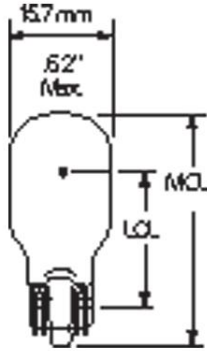

GE  
Lighting

**44756 - 909**

GE T5 - Low Voltage; Emergency Building; Emergency Building Light

**GENERAL CHARACTERISTICS**

Lamp Type	Miniature - T & TL Shape
Bulb	T5
Base	Wedge (W2.1x9.5d)
Filament	C-2R
Rated Life (NOM)	50.0 h
Atmosphere	Gas-filled
Primary Application	Emergency Building;Low Voltage

**PHOTOMETRIC CHARACTERISTICS**

Initial Lumens (NOM)	38.0
Nominal Initial Lumens per Watt (NOM)	9.5
Mean Spherical Candlepower (MSCP) (NOM)	3.0

**ELECTRICAL CHARACTERISTICS**

Wattage (NOM)	4.0
Voltage (NOM)	6.0

**DIMENSIONS**

Maximum Overall Length (MOL) (NOM)	1.490 in(37.8 mm)
Bulb Diameter (DIA) (NOM)	0.625 in(15.9 mm)
Light Center Length (LCL) (NOM)	0.810 in(20.6 mm)

**PRODUCT INFORMATION**

Product Code	44756
Description	909
ANSI Code	909
Standard Package	Case
Standard Package GTIN	10043168447567
Standard Package Quantity	50
Sales Unit	Unit
No Of Items Per Sales Unit	1
No Of Items Per Standard Package	50
UPC	043168447560