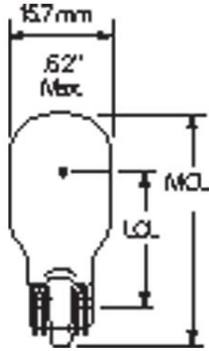

GE
Lighting

44754 - 908

GE T5 - Low Voltage; Emergency Building; Emergency Building Light

GENERAL CHARACTERISTICS

Lamp Type	Miniature - T & TL Shape
Bulb	T5
Base	Wedge (W2.1x9.5d)
Filament	C-2R
Rated Life (NOM)	50.0 h
Atmosphere	Gas-filled
Primary Application	Emergency Building;Low Voltage

PHOTOMETRIC CHARACTERISTICS

Initial Lumens (NOM)	151.0
Nominal Initial Lumens per Watt (NOM)	16.77778
Mean Spherical Candlepower (MSCP) (NOM)	12.0

ELECTRICAL CHARACTERISTICS

Wattage (NOM)	9.0
Voltage (NOM)	6.0

DIMENSIONS

Maximum Overall Length (MOL) (NOM)	1.490 in(37.8 mm)
Bulb Diameter (DIA) (NOM)	0.625 in(15.9 mm)
Light Center Length (LCL) (NOM)	0.810 in(20.6 mm)

PRODUCT INFORMATION

Product Code	44754
Description	908
ANSI Code	908
Standard Package	Case
Standard Package GTIN	20043168447540
Standard Package Quantity	50
Sales Unit	Unit
No Of Items Per Sales Unit	1
No Of Items Per Standard Package	50
UPC	043168447546