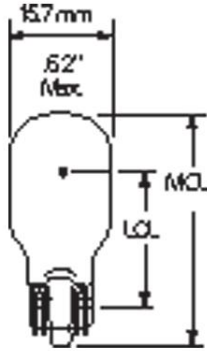

GE
Lighting

43374 - 921

GE T5 - Automotive

GENERAL CHARACTERISTICS

Lamp Type	Miniature - T & TL Shape
Bulb	T5
Base	Wedge (W2.1x9.5d)
Filament	C-2R
Rated Life (NOM)	500.0 h
Atmosphere	Gas-filled
Primary Application	Turn Signal, Rear;Back up;Cornering;Dome;High Mount Stop;Sidemarker, Rear;Step/Courtesy;Stop;Trunk/Cargo Area;Turn Signal, Front

PHOTOMETRIC CHARACTERISTICS

Initial Lumens (NOM)	264.0
Nominal Initial Lumens per Watt (NOM)	14.66667
Mean Spherical Candlepower (MSCP) (NOM)	21.0

ELECTRICAL CHARACTERISTICS

Wattage (NOM)	18.0
Voltage (NOM)	12.8

DIMENSIONS

Maximum Overall Length (MOL) (NOM)	1.490 in(37.8 mm)
Bulb Diameter (DIA) (NOM)	0.625 in(15.9 mm)
Light Center Length (LCL) (NOM)	0.810 in(20.6 mm)

PRODUCT INFORMATION

Product Code	43374
Description	921
ANSI Code	921
Standard Package	Case
Standard Package GTIN	00043168433747
Standard Package Quantity	50
Sales Unit	Unit
No Of Items Per Sales Unit	1
No Of Items Per Standard Package	50
UPC	043168962759