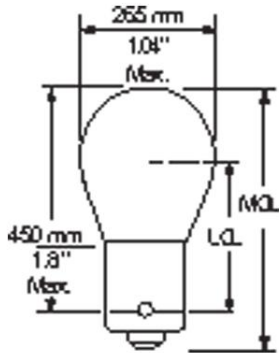

GE
Lighting

43132 - 705

GE S8 - Aircraft; Low Voltage

This product is no longer manufactured.

GENERAL CHARACTERISTICS

Lamp Type	Miniature - S Shape
Bulb	S8
Base	Single Contact Bayonet (BA15s)
Filament	CC-6
Rated Life (NOM)	900.0 h
Atmosphere	Gas-filled
Primary Application	Aircraft;Low Voltage

PHOTOMETRIC CHARACTERISTICS

Initial Lumens (NOM)	188.0
Nominal Initial Lumens per Watt (NOM)	13.42857
Mean Spherical Candlepower (MSCP) (NOM)	15.0

ELECTRICAL CHARACTERISTICS

Wattage (NOM)	14.0
Voltage (NOM)	28.0

DIMENSIONS

Maximum Overall Length (MOL) (NOM)	2.000 in(50.8 mm)
Bulb Diameter (DIA) (NOM)	1.000 in(25.4 mm)
Light Center Length (LCL) (NOM)	1.120 in(28.4 mm)

PRODUCT INFORMATION

Product Code	43132
Description	705
ANSI Code	705
Standard Package	Case
Standard Package GTIN	20043168431327
Standard Package Quantity	50
Sales Unit	Unit
No Of Items Per Sales Unit	1
No Of Items Per Standard Package	50
UPC	043168431323