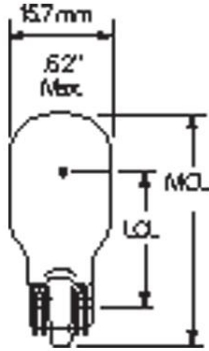

GE  
Lighting

**40504 - 912**

GE T5 - Automotive

**GENERAL CHARACTERISTICS**

Lamp Type	Miniature - T & TL Shape
Bulb	T5
Base	Wedge (W2.1x9.5d)
Filament	C-2R
Rated Life (NOM)	1000.0 h
Atmosphere	Gas-filled
Primary Application	Under Hood;Back up;Dome;High Mount Stop;Instrument, General;Map;Parking;Step/Courtesy;Tail;Trunk/Cargo Area

**PHOTOMETRIC CHARACTERISTICS**

Initial Lumens (NOM)	151.0
Nominal Initial Lumens per Watt (NOM)	11.61538
Mean Spherical Candlepower (MSCP) (NOM)	12.0

**ELECTRICAL CHARACTERISTICS**

Wattage (NOM)	13.0
Voltage (NOM)	12.8

**DIMENSIONS**

Maximum Overall Length (MOL) (NOM)	1.490 in(37.8 mm)
Bulb Diameter (DIA) (NOM)	0.625 in(15.9 mm)
Light Center Length (LCL) (NOM)	0.810 in(20.6 mm)

**PRODUCT INFORMATION**

Product Code	40504
Description	912
ANSI Code	912
Standard Package	Case
Standard Package GTIN	00043168405041
Standard Package Quantity	50
Sales Unit	Unit
No Of Items Per Sales Unit	1
No Of Items Per Standard Package	50
UPC	043168962681