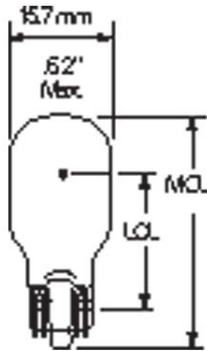

GE
Lighting

40180 - 923/BP2

GE Landscape Lighting T5 - Landscape Lighting

• Designed with a unique all-weather construction, they withstand harsh weather conditions better than regular bulbs.

Photo
Not Available

GENERAL CHARACTERISTICS

Lamp Type	Miniature - T & TL Shape
Bulb	T5
Base	Wedge (W2.1x9.5d)
Filament	C-2R
Rated Life (NOM)	500.0 h
Atmosphere	Gas-filled
Primary Application	Landscape Lighting; Pathway, Garden & Deck

PHOTOMETRIC CHARACTERISTICS

Initial Lumens (NOM)	157.0
Nominal Initial Lumens per Watt (NOM)	13.08333
Mean Spherical Candlepower (MSCP) (NOM)	12.5

ELECTRICAL CHARACTERISTICS

Wattage (NOM)	12.0
Voltage (NOM)	12.8

DIMENSIONS

Maximum Overall Length (MOL) (NOM)	1.490 in(37.8 mm)
Bulb Diameter (DIA) (NOM)	0.625 in(15.9 mm)
Light Center Length (LCL) (NOM)	0.810 in(20.6 mm)

PRODUCT INFORMATION

Product Code	40180
Description	923/BP2
ANSI Code	923
Standard Package	Master
Standard Package GTIN	50043168401802
Standard Package Quantity	30
Sales Unit	Blister
No Of Items Per Sales Unit	2
No Of Items Per Standard Package	60
UPC	043168401807