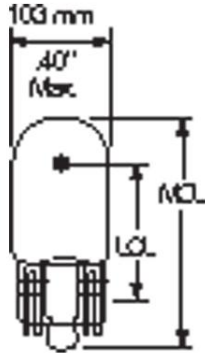

GE
Lighting

38269 - 558

GE TL3.25 (TL3 1/4) - Automotive

This product is no longer manufactured. Remaining stock will be sold.

GENERAL CHARACTERISTICS

Lamp Type	Miniature - T & TL Shape
Bulb	TL3.25 (TL3 1/4)
Base	Wedge (W2.1x9.5d)
Filament	C-2V
Rated Life (NOM)	500.0 h
Atmosphere	Gas-filled
Primary Application	Step/Courtesy;Ash tray;Auto Transmission Indicator;Ignition Switch;Instrument, General

ELECTRICAL CHARACTERISTICS

Wattage (NOM)	4.0
Voltage (NOM)	13.0

DIMENSIONS

Maximum Overall Length (MOL) (NOM)	1.060 in(26.9 mm)
Bulb Diameter (DIA) (NOM)	0.406 in(10.3 mm)

PRODUCT INFORMATION

Product Code	38269
Description	558
ANSI Code	558
Standard Package	Case
Standard Package GTIN	00043168382694
Standard Package Quantity	50
Sales Unit	Unit
No Of Items Per Sales Unit	1
No Of Items Per Standard Package	50
UPC	043168963824