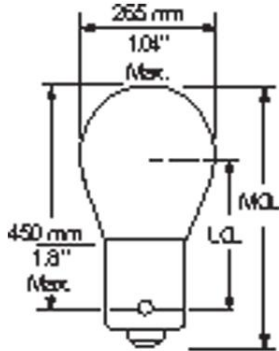

GE
Lighting

34763 - 2232

GE S8 - Aircraft; Low Voltage

GENERAL CHARACTERISTICS

Lamp Type	Miniature - S Shape
Bulb	S8
Base	Single Contact Bayonet (BA15s)
Filament	CC-8
Rated Life (NOM)	2000.0 h
Atmosphere	Gas-filled
Primary Application	Aircraft;Low Voltage

PHOTOMETRIC CHARACTERISTICS

Initial Lumens (NOM)	226.0
Nominal Initial Lumens per Watt (NOM)	12.55556
Mean Spherical Candlepower (MSCP) (NOM)	18.0

ELECTRICAL CHARACTERISTICS

Wattage (NOM)	18.0
Voltage (NOM)	28.0

DIMENSIONS

Maximum Overall Length (MOL) (NOM)	2.000 in(50.8 mm)
Bulb Diameter (DIA) (NOM)	1.000 in(25.4 mm)
Light Center Length (LCL) (NOM)	1.190 in(30.2 mm)

PRODUCT INFORMATION

Product Code	34763
Description	2232
ANSI Code	2232
Standard Package	Case
Standard Package GTIN	20043168347635
Standard Package Quantity	50
Sales Unit	Unit
No Of Items Per Sales Unit	1
No Of Items Per Standard Package	50
UPC	043168347631