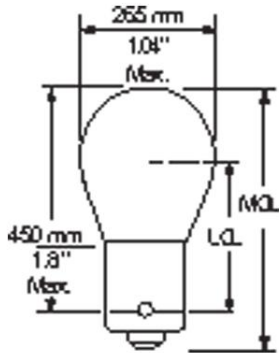

GE
Lighting

27548 - 1680

GE S8 - Aircraft; Low Voltage

This product is no longer manufactured. Remaining stock will be sold.

GENERAL CHARACTERISTICS

Lamp Type	Miniature - S Shape
Bulb	S8
Base	Single Contact Bayonet (BA15s)
Filament	C-6
Rated Life (MIN)	25.0 h
Rated Life (Vert)	300.0 h
Rated Life (NOM)	300.0 h
Rated Life (Hor)	25.0 h
Atmosphere	Gas-filled
Primary Application	Aircraft;Low Voltage

PHOTOMETRIC CHARACTERISTICS

Initial Lumens (Vert)	402.0
Initial Lumens (NOM)	402.0
Initial Lumens (Hor)	16.08
Nominal Initial Lumens per Watt (NOM)	16.08
Center Beam Candlepower (CBCP) (NOM)	402.0
Mean Spherical Candlepower (MSCP) (NOM)	32.0

ELECTRICAL CHARACTERISTICS

Wattage (NOM)	25.0
Voltage (MIN)	300.0
Voltage (NOM)	6.0

DIMENSIONS

Maximum Overall Length (MOL) (NOM)	2.000 in(50.8 mm)
Bulb Diameter (DIA) (NOM)	1.000 in(25.4 mm)
Light Center Length (LCL) (NOM)	1.250 in(31.8 mm)