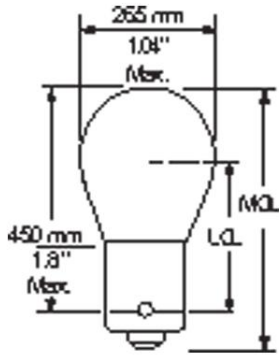

26161 - 307AF

GE S8 - Aircraft; Low Voltage

GENERAL CHARACTERISTICS

Lamp Type	Miniature - S Shape
Bulb	S8
Base	Single Contact Bayonet (BA15s)
Filament	C-2V
Rated Life (NOM)	300.0 h
Bulb Material	Lead glass
Atmosphere	Gas-filled
Primary Application	Aircraft; Low Voltage

PHOTOMETRIC CHARACTERISTICS

Initial Lumens (NOM)	264.0
Nominal Initial Lumens per Watt (NOM)	13.89474
Mean Spherical Candlepower (MSCP) (NOM)	21.0

ELECTRICAL CHARACTERISTICS

Wattage (NOM)	19.0
Voltage (NOM)	28.0

DIMENSIONS

Maximum Overall Length (MOL) (NOM)	2.000 in(50.8 mm)
Bulb Diameter (DIA) (NOM)	1.000 in(25.4 mm)

PRODUCT INFORMATION

Product Code	26161
Description	307AF
ANSI Code	307AF
Standard Package	Case
Standard Package GTIN	20043168261610
Standard Package Quantity	50
Sales Unit	Unit
No Of Items Per Sales Unit	1
No Of Items Per Standard Package	50
UPC	043168261616