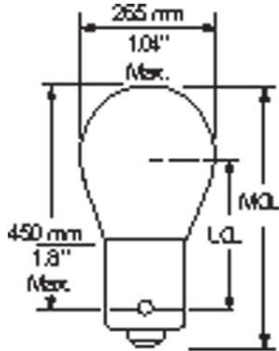

GE
Lighting

23306 - P21W/BP2

GE S8 - Automotive

GENERAL CHARACTERISTICS

Lamp Type	Miniature - S Shape
Bulb	S8
Base	Single Contact Bayonet (BA15s)
Filament	C-6
Rated Life (NOM)	250.0 h
Atmosphere	Gas-filled
Primary Application	Under Hood;Back up;Cornering;Daytime Running;Fog/Driving;High Mount Stop;Instrument, General;License Plate;Parking;Sidemarker, Front;Sidemarker, Rear;Step/Courtesy;Stop;Tail;Trunk/Cargo Area;Turn Signal, Front;Turn Signal, Rear

PHOTOMETRIC CHARACTERISTICS

Initial Lumens (NOM)	460.0
Nominal Initial Lumens per Watt (NOM)	18.4
Mean Spherical Candlepower (MSCP) (NOM)	36.6

ELECTRICAL CHARACTERISTICS

Amps (NOM)	1.85 A
Wattage (NOM)	25.0
Voltage (NOM)	13.5

DIMENSIONS

Maximum Overall Length (MOL) (NOM)	2.000 in(50.8 mm)
Bulb Diameter (DIA) (NOM)	1.000 in(25.4 mm)
Light Center Length (LCL) (NOM)	1.250 in(31.8 mm)

PRODUCT INFORMATION

Product Code	23306
Description	P21W/BP2
Standard Package	Master
Standard Package GTIN	50043168233069
Standard Package Quantity	48
Sales Unit	Blister
No Of Items Per Sales Unit	2
No Of Items Per Standard Package	96
UPC	043168233064