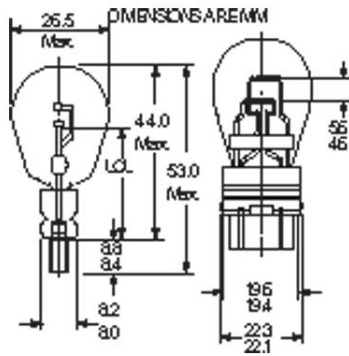

GE
Lighting

22525 - 3457

GE S8 - Automotive

GENERAL CHARACTERISTICS

Lamp Type	Miniature - S Shape
Bulb	S8
Base	Plastic Wedge
Filament	C-6/C-6
Rated Life (MIN)	27.0/8.0 h
Rated Life (Vert)	400.0 / 5000.0 h
Rated Life (NOM)	400.0/5000.0 h
Rated Life (Hor)	27.0 / 8.0 h
Atmosphere	Gas-filled
Primary Application	Turn Signal, Rear;Back up;Cornering;High Mount Stop;License Plate;Parking;Sidemarker, Front;Sidemarker, Rear;Stop;Tail;Turn Signal, Front

PHOTOMETRIC CHARACTERISTICS

Initial Lumens (Vert)	502.0 / 38.0
Initial Lumens (NOM)	502.0 /38.0
Initial Lumens (Hor)	18.59259 / 4.75
Nominal Initial Lumens per Watt (NOM)	18.59259 /4.75
Center Beam Candlepower (CBCP) (NOM)	502.0 /38.0
Mean Spherical Candlepower (MSCP) (NOM)	40.0 /3.0

ELECTRICAL CHARACTERISTICS

Wattage (NOM)	27.0
Voltage (MIN)	400.0
Voltage (NOM)	12.8

DIMENSIONS

Maximum Overall Length (MOL) (NOM)	2.090 in(53.1 mm)
Bulb Diameter (DIA) (NOM)	1.000 in(25.4 mm)
Light Center Length (LCL) (NOM)	1.100 in(27.9 mm)