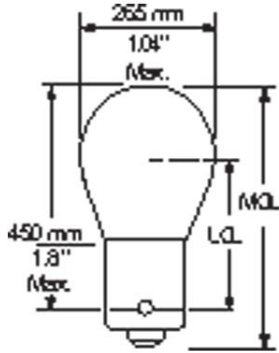

GE
Lighting

18294 - PY21W BULK

GE S8 - Automotive

GENERAL CHARACTERISTICS

Lamp Type	Miniature - S Shape
Bulb	S8
Base	Single Contact Bayonet (BA15s)
Filament	C-6
Rated Life (NOM)	250.0 h
Atmosphere	Gas-filled
Primary Application	Turn Signal, Rear; Parking; Sidemarker, Front; Sidemarker, Rear; Turn Signal, Front

PHOTOMETRIC CHARACTERISTICS

Initial Lumens (NOM)	270.0
Nominal Initial Lumens per Watt (NOM)	10.8
Mean Spherical Candlepower (MSCP) (NOM)	22.3

ELECTRICAL CHARACTERISTICS

Wattage (NOM)	25.0
Voltage (NOM)	13.5

DIMENSIONS

Maximum Overall Length (MOL) (NOM)	2.000 in(50.8 mm)
Bulb Diameter (DIA) (MAX)	1.040 in(26.4 mm)
Bulb Diameter (DIA) (NOM)	1.000 in(25.4 mm)
Light Center Length (LCL) (NOM)	1.250 in(31.8 mm)