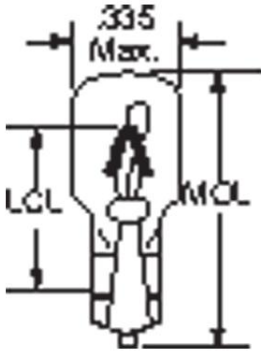

GE
Lighting

17853 - 24

GE T2.75 (T2 3/4) - Automotive

GENERAL CHARACTERISTICS

Lamp Type	Miniature - T & TL Shape
Bulb	T2.75 (T2 3/4)
Base	Wedge (W2.1x9.5d)
Filament	C-2V
Rated Life (NOM)	1500.0 h
Atmosphere	Vacuum
Primary Application	Tail;Dome;Instrument, General;License Plate;Map;Parking;Sidemarker, Front;Sidemarker, Rear;Step/Courtesy

PHOTOMETRIC CHARACTERISTICS

Initial Lumens (NOM)	25.0
Nominal Initial Lumens per Watt (NOM)	8.333333
Mean Spherical Candlepower (MSCP) (NOM)	2.0

ELECTRICAL CHARACTERISTICS

Wattage (NOM)	3.0
Voltage (NOM)	14.0

DIMENSIONS

Maximum Overall Length (MOL) (NOM)	0.910 in(23.1 mm)
Bulb Diameter (DIA) (NOM)	0.344 in(8.7 mm)
Light Center Length (LCL) (NOM)	0.460 in(11.7 mm)

PRODUCT INFORMATION

Product Code	17853
Description	24
ANSI Code	24
Standard Package	Case
Standard Package GTIN	00043168178532
Standard Package Quantity	50
Sales Unit	Unit
No Of Items Per Sales Unit	1
No Of Items Per Standard Package	50
UPC	043168962841