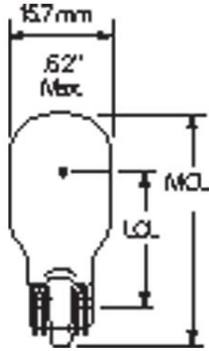

GE
Lighting

17837 - 918

GE T5 - Low Voltage; Landscape Lighting

GENERAL CHARACTERISTICS

Lamp Type	Miniature - T & TL Shape
Bulb	T5
Base	Wedge (W2.1x9.5d)
Filament	C-2R
Rated Life (NOM)	500.0 h
Atmosphere	Gas-filled
Primary Application	Low Voltage;Pathway, Garden & Deck;Landscape Lighting

PHOTOMETRIC CHARACTERISTICS

Initial Lumens (NOM)	82.0
Nominal Initial Lumens per Watt (NOM)	11.71429
Mean Spherical Candlepower (MSCP) (NOM)	6.5

ELECTRICAL CHARACTERISTICS

Wattage (NOM)	7.0
Voltage (NOM)	12.8

DIMENSIONS

Maximum Overall Length (MOL) (NOM)	1.490 in(37.8 mm)
Bulb Diameter (DIA) (NOM)	0.625 in(15.9 mm)
Light Center Length (LCL) (NOM)	0.810 in(20.6 mm)

PRODUCT INFORMATION

Product Code	17837
Description	918
ANSI Code	918
Standard Package	Case
Standard Package GTIN	20043168178376
Standard Package Quantity	50
Sales Unit	Unit
No Of Items Per Sales Unit	1
No Of Items Per Standard Package	50
UPC	043168178372