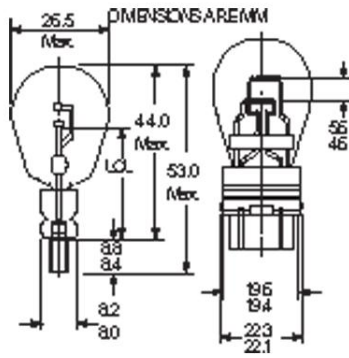

## GENERAL CHARACTERISTICS

Lamp Type	Miniature - S Shape
Bulb	S8
Base	Plastic Wedge
Filament	C-6/C-6
Rated Life (NOM)	1200.0/5000.0 h
Atmosphere	Gas-filled
Primary Application	Turn Signal, Rear; Daytime Running; Parking; Sidemarkers, Front; Turn Signal, Front

## PHOTOMETRIC CHARACTERISTICS

Initial Lumens (NOM)	302.0 /28.0
Nominal Initial Lumens per Watt (NOM)	11.18519 /3.5
Mean Spherical Candlepower (MSCP) (NOM)	24.0 /2.2

## ELECTRICAL CHARACTERISTICS

Wattage (NOM)	27.0
Voltage (NOM)	12.8

## DIMENSIONS

Maximum Overall Length (MOL) (NOM)	2.090 in(53.1 mm)
Bulb Diameter (DIA) (NOM)	1.000 in(25.4 mm)
Light Center Length (LCL) (NOM)	1.100 in(27.9 mm)