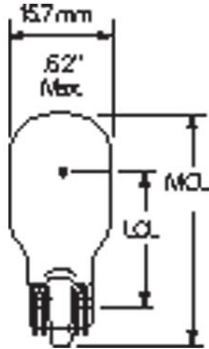

GE
Lighting

14273 - 901/BP2

GE T5 - Low Voltage; Landscape Lighting

This product is no longer manufactured.

GENERAL CHARACTERISTICS

Lamp Type	Miniature - T & TL Shape
Bulb	T5
Base	Wedge (W2.1x9.5d)
Filament	C-2R
Rated Life (NOM)	500.0 h
Atmosphere	Gas-filled
Primary Application	Low Voltage;Pathway, Garden & Deck;Landscape Lighting

PHOTOMETRIC CHARACTERISTICS

Initial Lumens (NOM)	36.0
Nominal Initial Lumens per Watt (NOM)	9.0
Mean Spherical Candlepower (MSCP) (NOM)	2.9

ELECTRICAL CHARACTERISTICS

Wattage (NOM)	4.0
Voltage (NOM)	12.8

DIMENSIONS

Maximum Overall Length (MOL) (NOM)	1.490 in(37.8 mm)
Bulb Diameter (DIA) (NOM)	0.625 in(15.9 mm)
Light Center Length (LCL) (NOM)	0.810 in(20.6 mm)

PRODUCT INFORMATION

Product Code	14273
Description	901/BP2
ANSI Code	901
Standard Package	Master
Standard Package GTIN	10043168142738
Standard Package Quantity	48
Sales Unit	Blister
No Of Items Per Sales Unit	2
No Of Items Per Standard Package	96
UPC	043168142731