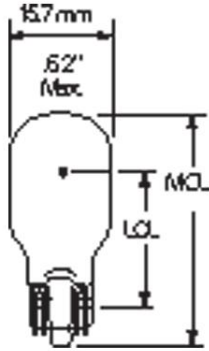

GE
Lighting

13274 - 922

GE T5 - Automotive

GENERAL CHARACTERISTICS

Lamp Type	Miniature - T & TL Shape
Bulb	T5
Base	Wedge (W2.1x9.5d)
Filament	C-2R
Rated Life (NOM)	200.0 h
Atmosphere	Gas-filled
Primary Application	Trunk/Cargo Area;Back up;Cornering;High Mount Stop

PHOTOMETRIC CHARACTERISTICS

Initial Lumens (NOM)	188.0
Nominal Initial Lumens per Watt (NOM)	14.46154
Mean Spherical Candlepower (MSCP) (NOM)	15.0

ELECTRICAL CHARACTERISTICS

Wattage (NOM)	13.0
Voltage (NOM)	12.8

DIMENSIONS

Maximum Overall Length (MOL) (NOM)	1.490 in(37.8 mm)
Bulb Diameter (DIA) (NOM)	0.625 in(15.9 mm)
Light Center Length (LCL) (NOM)	0.810 in(20.6 mm)

PRODUCT INFORMATION

Product Code	13274
Description	922
ANSI Code	922
Standard Package	Case
Standard Package GTIN	00043168132749
Standard Package Quantity	50
Sales Unit	Unit
No Of Items Per Sales Unit	1
No Of Items Per Standard Package	50
UPC	043168963350