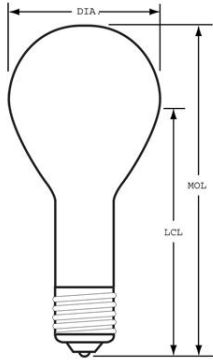

GE
Lighting

20887 - 300M/99

GE PS30

This product is no longer manufactured.

Photo
Not Available

GENERAL CHARACTERISTICS

Lamp Type	Incandescent - A-line
Bulb	PS30
Base	Medium Screw (E26)
Filament	C-9
Bulb Finish	Clear
Rated Life (NOM)	2500.0/6800.0 h
Bulb Material	Soft glass
Primary Application	Standard

PHOTOMETRIC CHARACTERISTICS

Initial Lumens (NOM)	5110.0 /3935.0
Nominal Initial Lumens per Watt (NOM)	17.03333 /14.79323

ELECTRICAL CHARACTERISTICS

Wattage (NOM)	300.0
Voltage (NOM)	130.0

DIMENSIONS

Maximum Overall Length (MOL) (NOM)	8.060 in(204.7 mm)
Bulb Diameter (DIA) (NOM)	3.750 in(95.2 mm)
Light Center Length (LCL) (NOM)	6.000 in(152.4 mm)