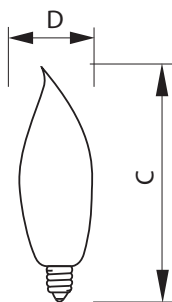

Dimensional drawing

E12

DuraMax Deco 40W Cand 120V BA9 CL 4BC