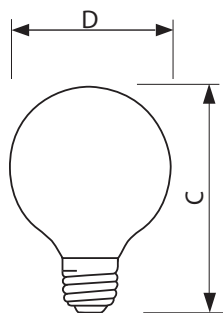

Dimensional drawing

E26

DuraMax Deco 40W Med 120V G25 CL/LL 1CT