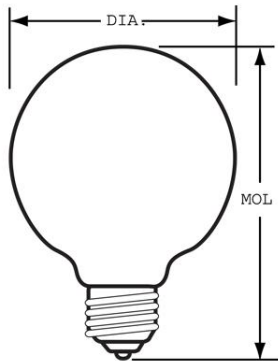

GE
Lighting

14848 - 60G25/W 6PK

GE soft white 60 watt G25 1-pack

- Use original GE's Soft White when you need a light without glare and harsh shadows.
- 2700K soft white light appearance
- Estimated yearly energy costs \$7.23 based on 3 hours per day \$0.11 per kWh
- G25 globe with medium base for use in vanity strips
- G25 globe with medium base for use in vanity strips
- GE soft white bulbs provide warm, pleasing everyday light without harsh glares and shadows. GE soft white globes' decorative round shape is perfect for illuminating pendant and vanity fixtures
- Lasts 1.4 years based on 3 hours per day usage
- 660 lumens providing comfortable, inviting™ light

GENERAL CHARACTERISTICS

Lamp Type	Incandescent - Decorative
Bulb	G25
Base	Medium Screw (E26)
Filament	CC-6
Bulb Finish	White
Rated Life (Vert)	1500.0 h
Rated Life (NOM)	1500.0 h
Bulb Material	Soft glass
Life in Years (NOM)	1.4
Primary Application	Globe

PHOTOMETRIC CHARACTERISTICS

Initial Lumens (NOM)	660.0
Color Temperature (NOM)	2700.0 K

ELECTRICAL CHARACTERISTICS

Wattage (NOM)	60.0
Voltage (NOM)	120.0
Estimated Energy Cost per Year (NOM)	7.23

DIMENSIONS

Maximum Overall Length (MOL) (NOM)	4.500 in(114.3 mm)
Bulb Diameter (DIA) (NOM)	3.125 in(79.4 mm)

PRODUCT INFORMATION

Product Code	14848
Description	60G25/W 6PK
Standard Package	Case
Standard Package GTIN	00043168148481
Standard Package Quantity	6
Sales Unit	Unit
No Of Items Per Sales Unit	1
No Of Items Per Standard Package	6
UPC	043168908955