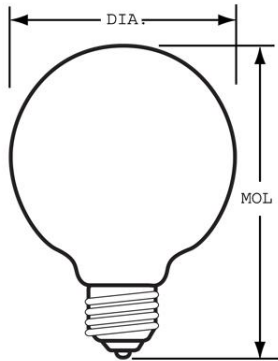

### GE crystal clear 60 watt G25 1-pack

- Add a decorative touch by using GE Crystal Clear bulbs in chandeliers, sconces or anywhere the bulb is visible.
- 2700K soft white light appearance
- Add sparkle to your decorative fixtures with GE crystal clear bulbs. The clear glass and elegant filament design provide a decorative touch in fixtures where the bulb is visible. And, GE crystal clear globes' decorative round shape is perfect for illuminating pendant and vanity fixtures
- Estimated yearly energy costs \$7.23 based on 3 hours per day \$0.11 per kWh
- G25 globe with medium base for use in vanity strips
- G25 globe with medium base for use in vanity strips
- Lasts 1.4 years based on 3 hours per day usage
- 720 lumens providing comfortable, inviting™ light

### GENERAL CHARACTERISTICS

Lamp Type	Incandescent - Decorative
Bulb	G25
Base	Medium Screw (E26)
Filament	CC-6
Bulb Finish	Clear
Rated Life (Vert)	1500.0 h
Rated Life (NOM)	1500.0 h
Bulb Material	Soft glass
Life in Years (NOM)	1.4
Primary Application	Globe

### DIMENSIONS

Maximum Overall Length (MOL) (NOM)	4.500 in(114.3 mm)
Bulb Diameter (DIA) (NOM)	3.125 in(79.4 mm)