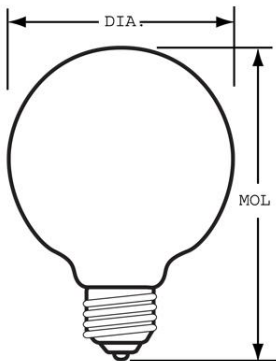

## 12982 - 25G25/W 6PK

GE soft white 25 watt G25 1-pack

- Use original GE's Soft White when you need a light without glare and harsh shadows.
- 2500K soft white light appearance
- G25 globe with medium base for use in vanity strips
- Lasts 1.4 years based on 3 hours per day usage
- 180 lumens providing subtle, reassuring™ light
- GE soft white bulbs provide warm, pleasing everyday light without harsh glares and shadows. GE soft white globes' decorative round shape is perfect for illuminating pendant and vanity fixtures
- Estimated yearly energy costs \$3.01 based on 3 hours per day \$0.11 per kWh

### GENERAL CHARACTERISTICS

Lamp Type	Incandescent - Decorative
Bulb	G25
Base	Medium Screw (E26)
Filament	CC-6
Bulb Finish	White
Rated Life (Vert)	1500.0 h
Rated Life (NOM)	1500.0 h
Bulb Material	Soft glass
Primary Application	Globe

### PHOTOMETRIC CHARACTERISTICS

Initial Lumens (NOM)	180.0
Color Temperature (NOM)	2500.0 K

### DIMENSIONS

Maximum Overall Length (MOL) (NOM)	4.500 in(114.3 mm)
Bulb Diameter (DIA) (NOM)	3.125 in(79.4 mm)