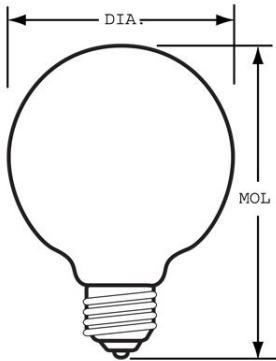

GE
Lighting

12979 - 40G25/W 6PK

GE soft white 40 watt G25 1-pack

- Use original GE's Soft White when you need a light without glare and harsh shadows.
- GE soft white bulbs provide warm, pleasing everyday light without harsh glares and shadows. GE soft white globes' decorative round shape is perfect for illuminating pendant and vanity fixtures
- G25 globe with medium base for use in vanity strips
- Lasts 1.4 years based on 3 hours per day usage
- 370 lumens providing cozy, relaxing™ light
- 2500K soft white light appearance
- Estimated yearly energy costs \$4.82 based on 3 hours per day \$0.11 per kWh

GENERAL CHARACTERISTICS

Lamp Type	Incandescent - Decorative
Bulb	G25
Base	Medium Screw (E26)
Filament	CC-6
Bulb Finish	White
Rated Life (Vert)	1500.0 h
Rated Life (NOM)	1500.0 h
Bulb Material	Soft glass
Primary Application	Globe

PHOTOMETRIC CHARACTERISTICS

Initial Lumens (NOM)	370.0
Color Temperature (NOM)	2500.0 K

ELECTRICAL CHARACTERISTICS

Wattage (NOM)	40.0
Voltage (NOM)	120.0

DIMENSIONS

Maximum Overall Length (MOL) (NOM)	4.500 in(114.3 mm)
Bulb Diameter (DIA) (NOM)	3.125 in(79.4 mm)